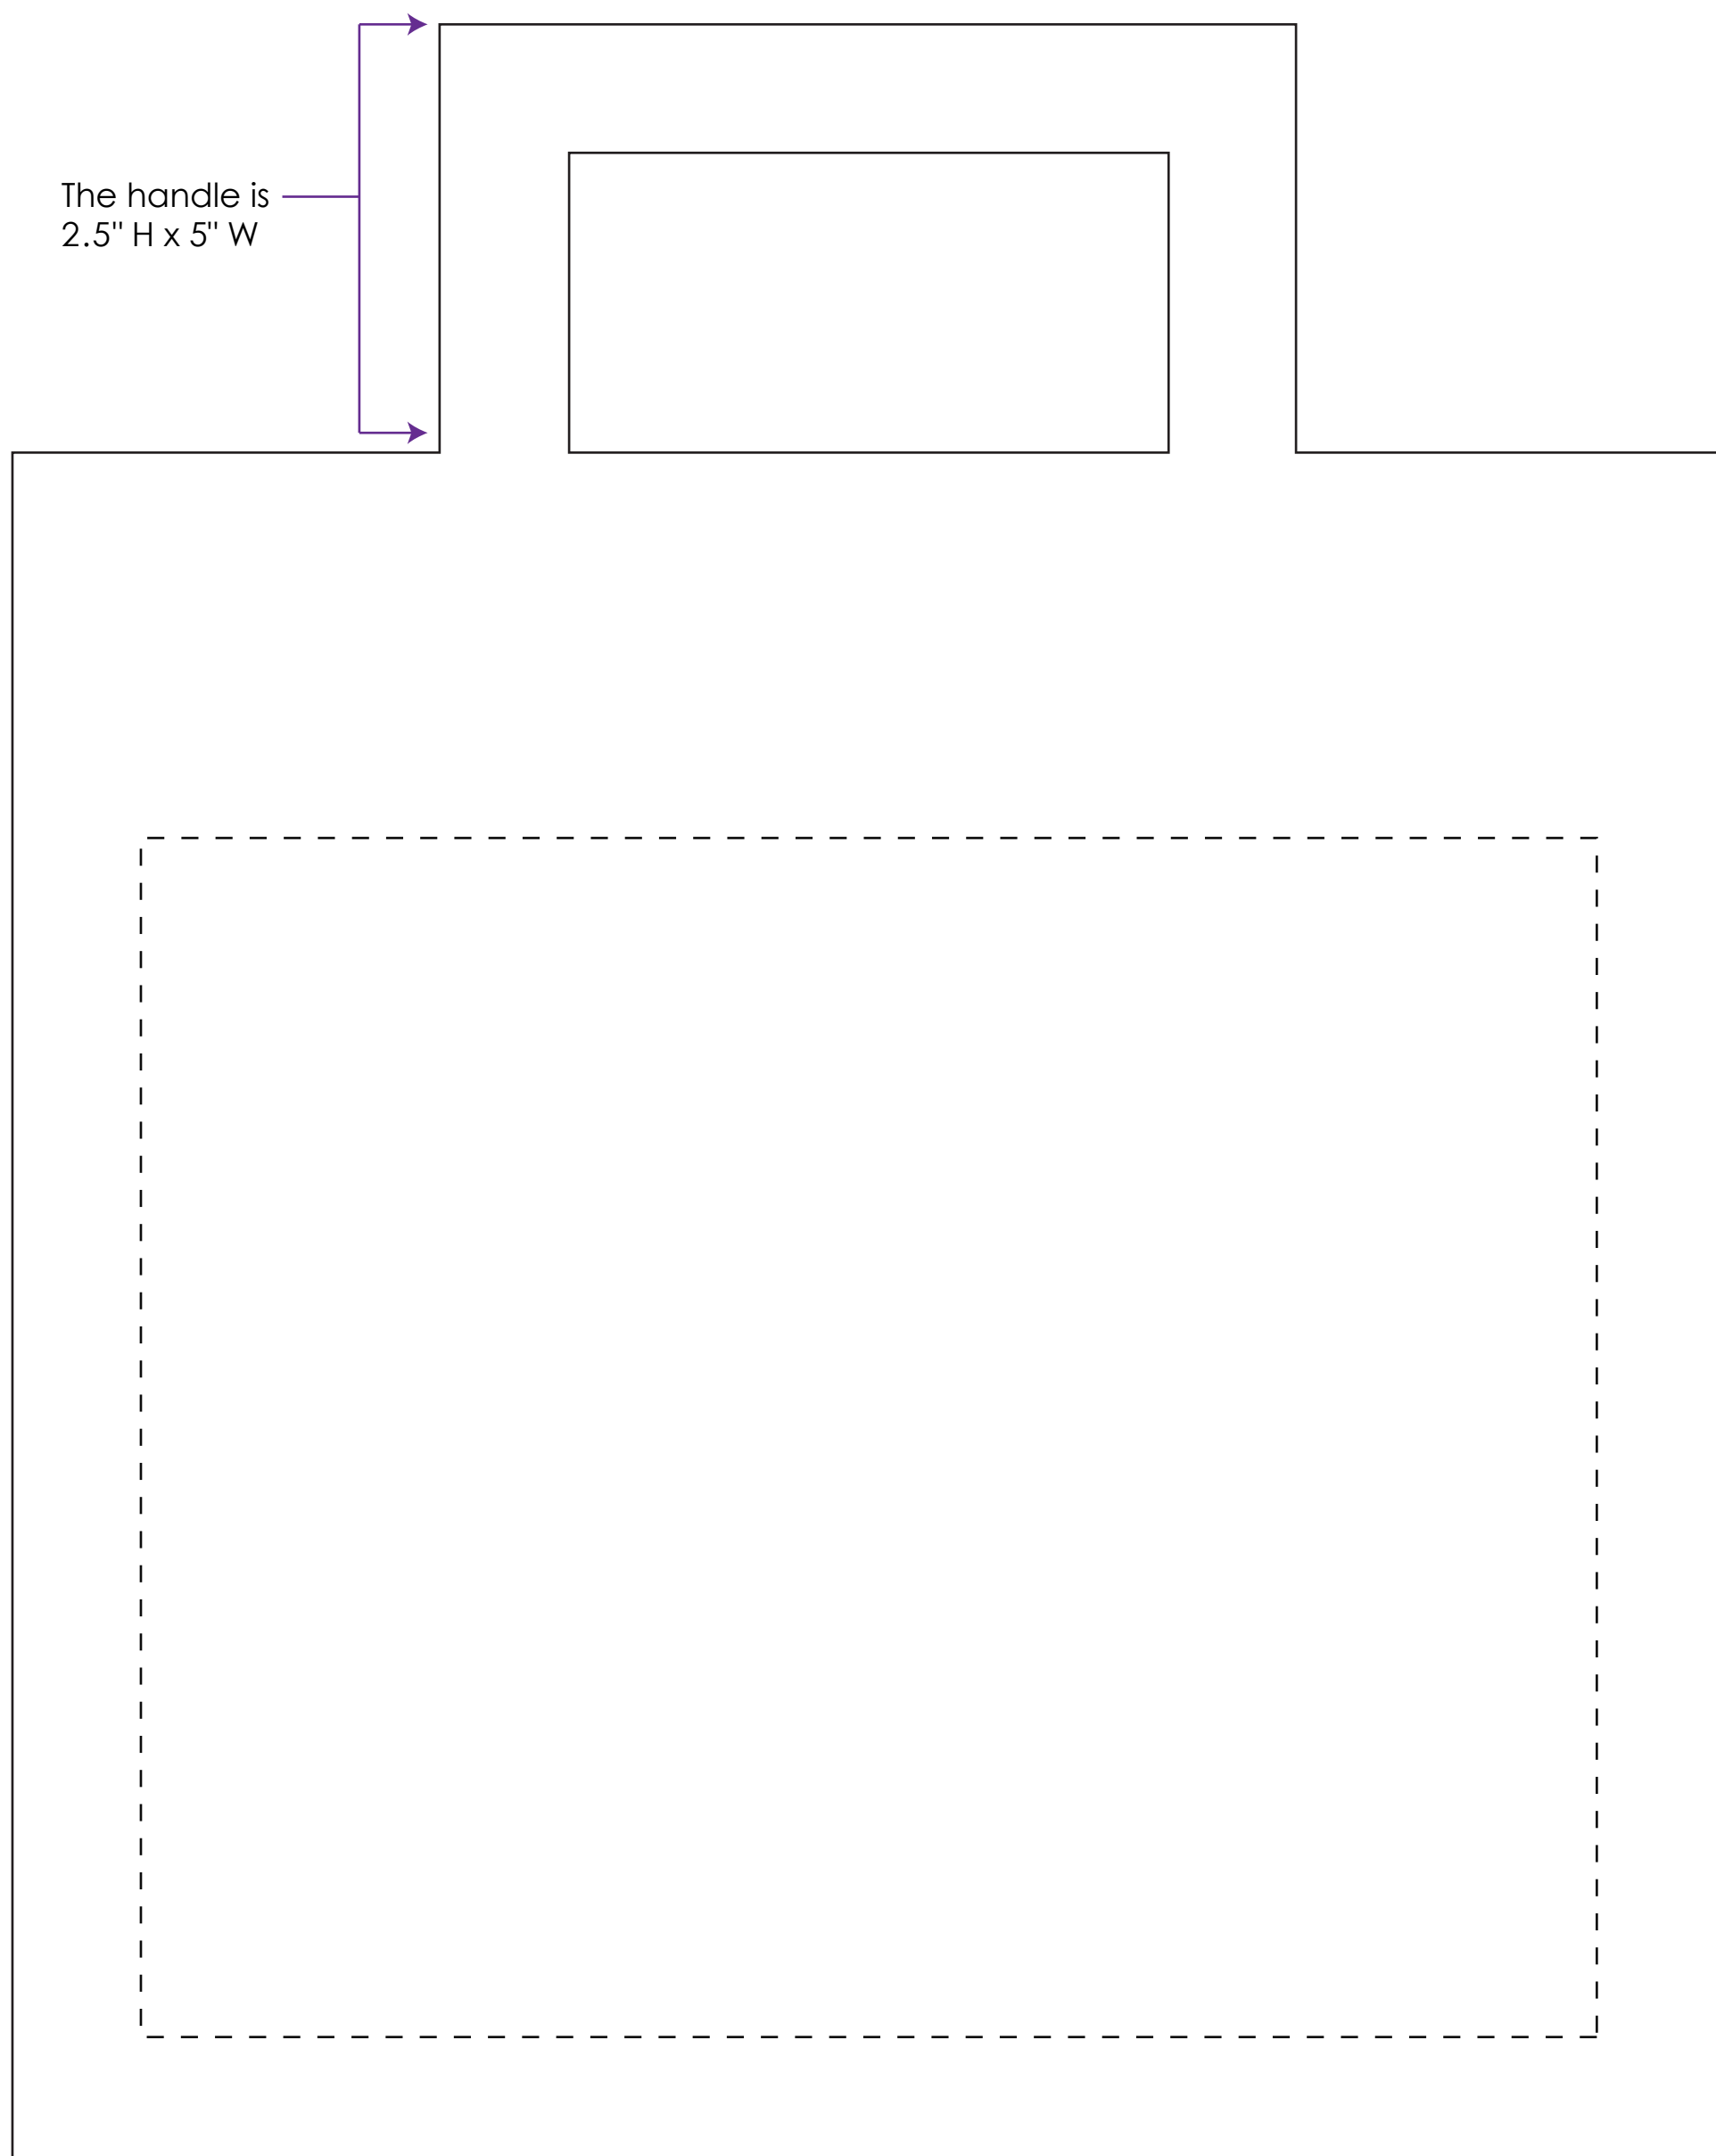

White Flat Handle Bag

(Scaled 100% - ACTUAL SIZE)

ITEM #: FLBAGMD - one color

ITEM #: CFLBAGMD - full color

(FRONT IMPRINT ONLY)

The handle is
2.5" H x 5" W

————— = BAG SIZE 10" W x 10" H x 5" D
- - - - - = IMPRINT AREA 7" x 8.5"

Artwork for the full color bags needs to be CMYK with all text converted to outlines/rasterized.
Artwork for the one color bags needs to be Black and White only with all text converted to outlines/rasterized.