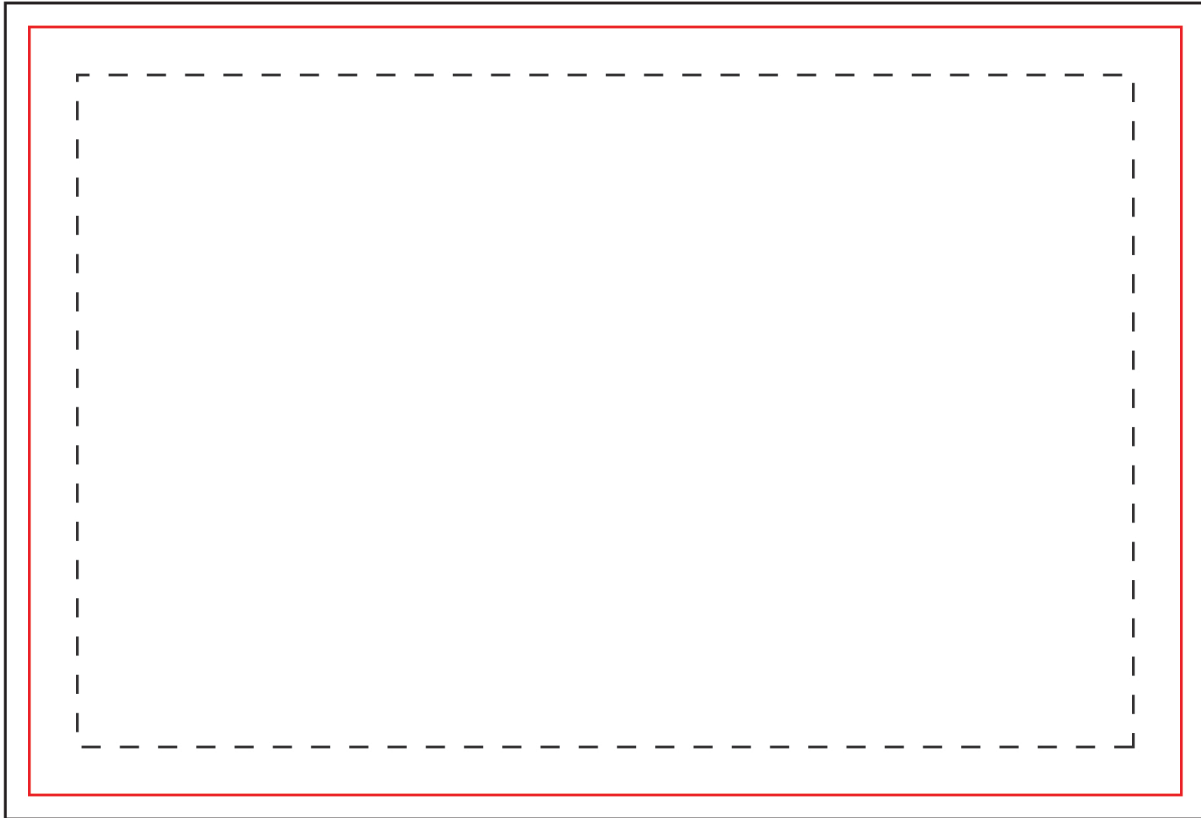

# 4" x 6" Standard Postcard

(Scaled 100% - ACTUAL SIZE)

ITEM #: LOGOPC4X6

----- = SAFETY TEXT LINE 3.5" X 5.5"  
(keep all text or important art within this space)

————— = CUT LINE 4" X 6"

————— = BLEED 4.25" X 6.25"

Artwork needs to be CMYK with all text converted to outlines/rasterized.

Standard Postcards can be horizontal or vertical.