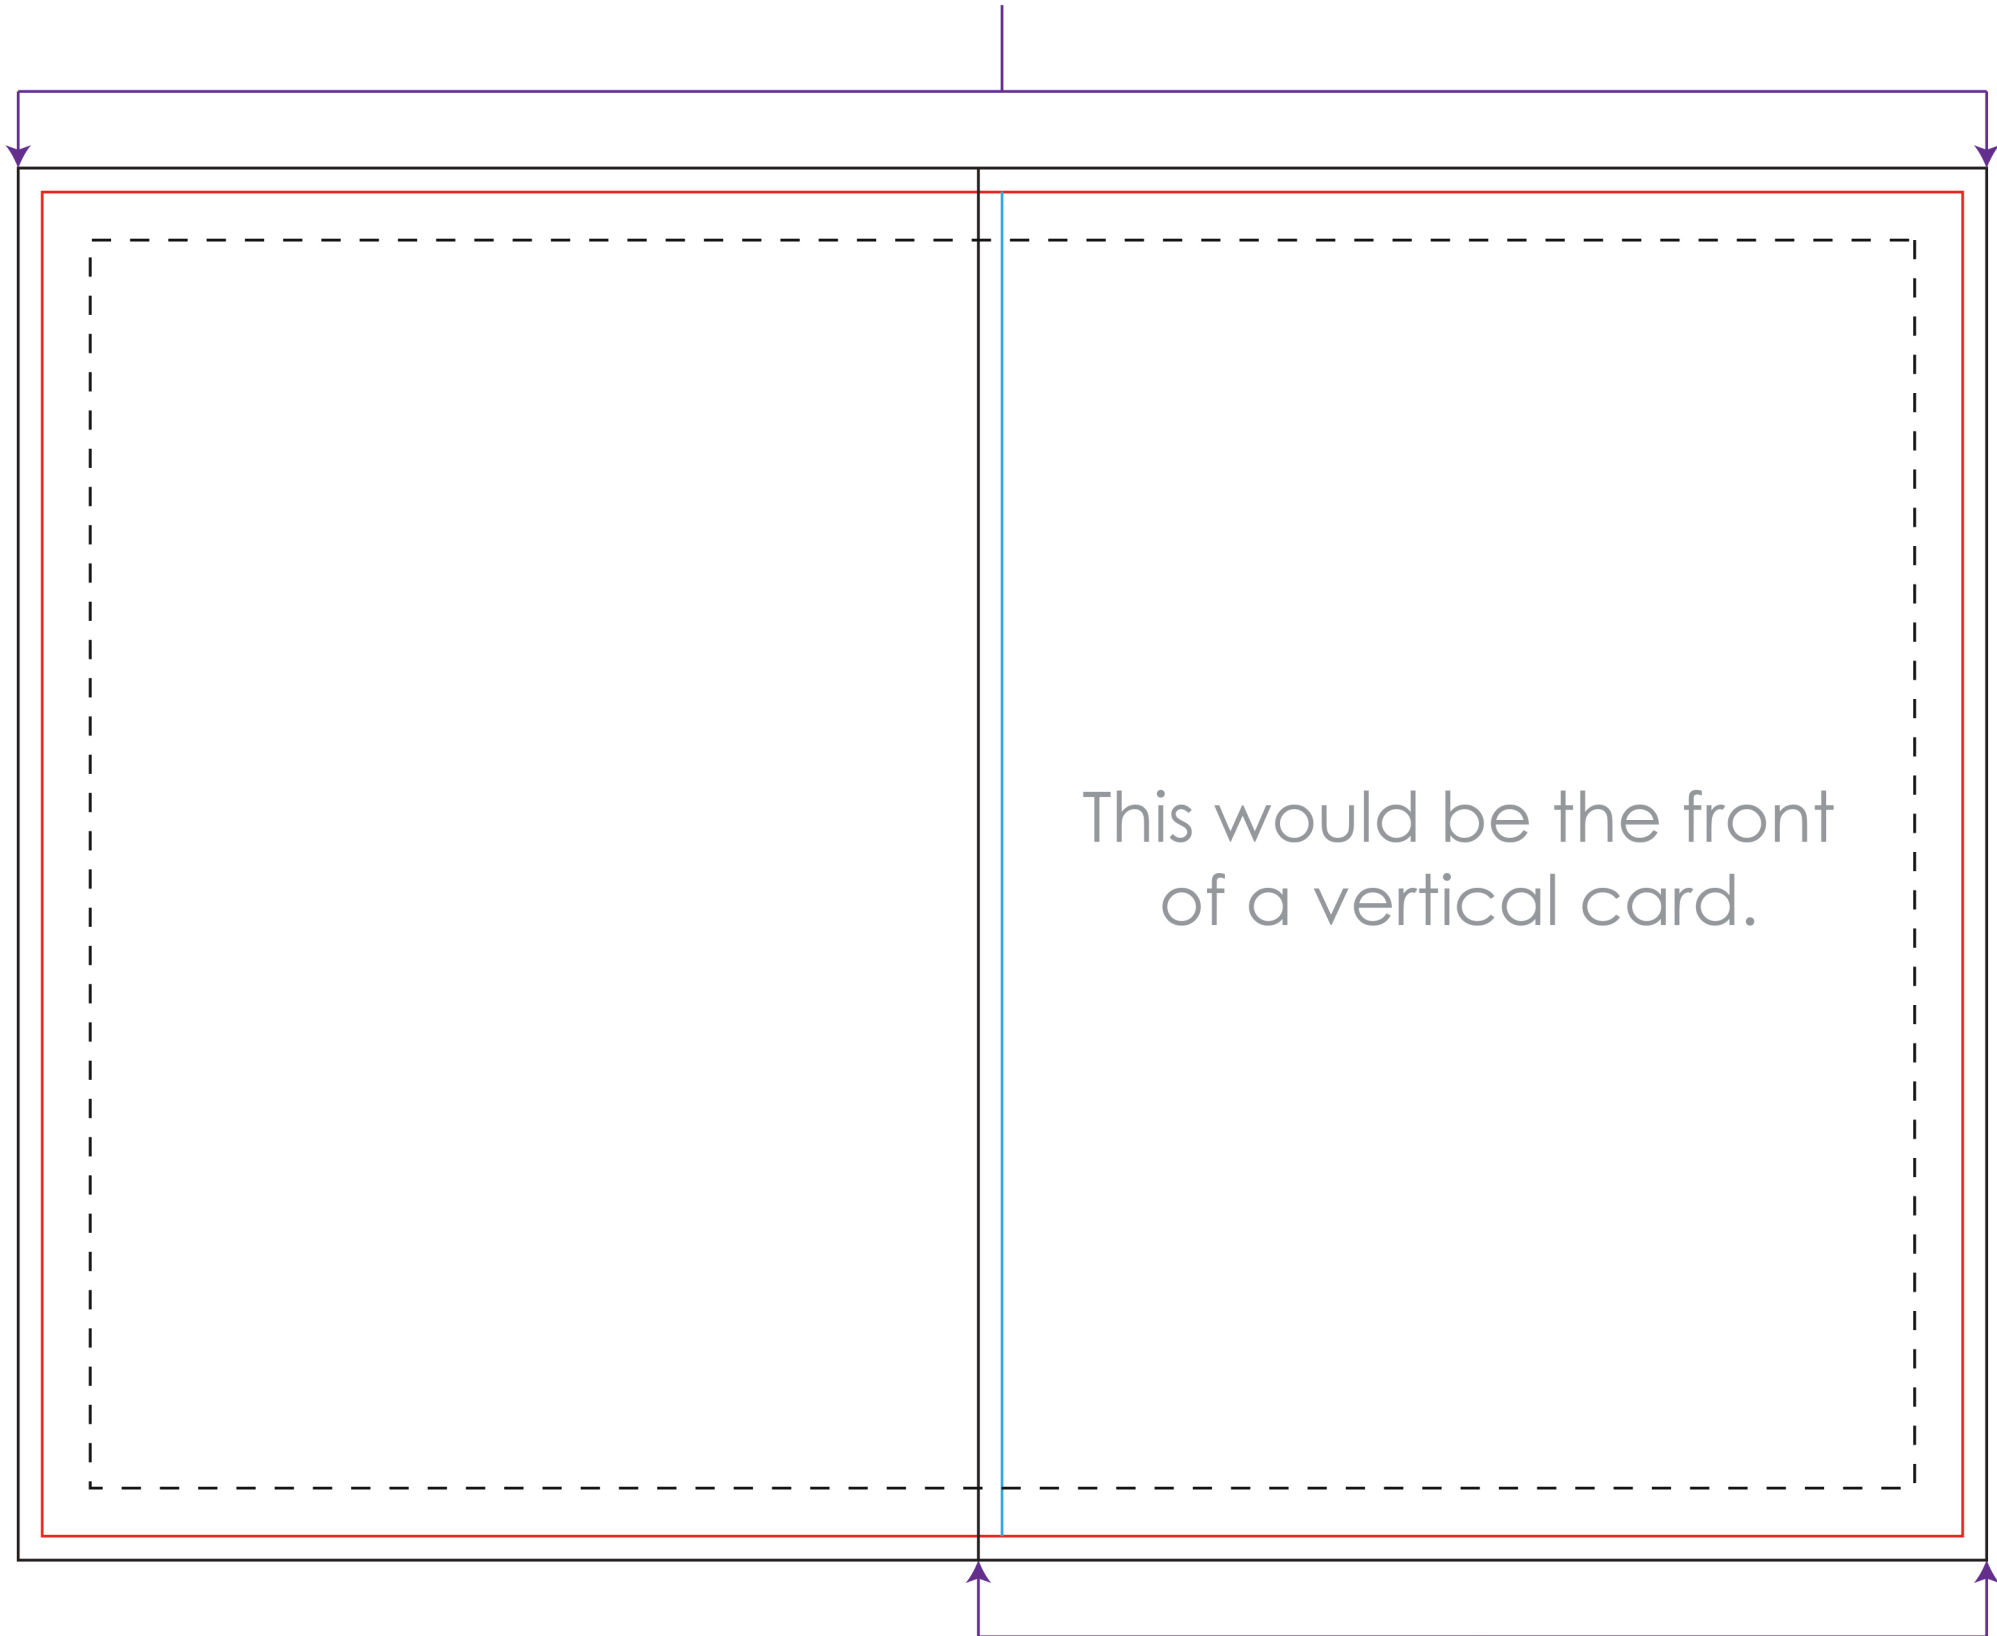

5" x 7" Vertical Greeting Card

(Scaled 100% - ACTUAL SIZE)

ITEM #: LOGOGC5X7

A full card design would be set up as 10.25" x 7.25".

This would be the front of a vertical card.

A front only design would be set up as 5.25" x 7.25".
In this style of card, .125" would fold over to the back of the card

- = CUT LINE 10" X 7"
- = BLEED 10.25" X 7.25"
- = Fold
- - - - - = SAFETY TEXT LINE 6.5" X 9.5"
(keep all text or important art within this space)

Artwork needs to be CMYK with all text converted to outlines/rasterized.
Greeting Cards can be horizontal or vertical.