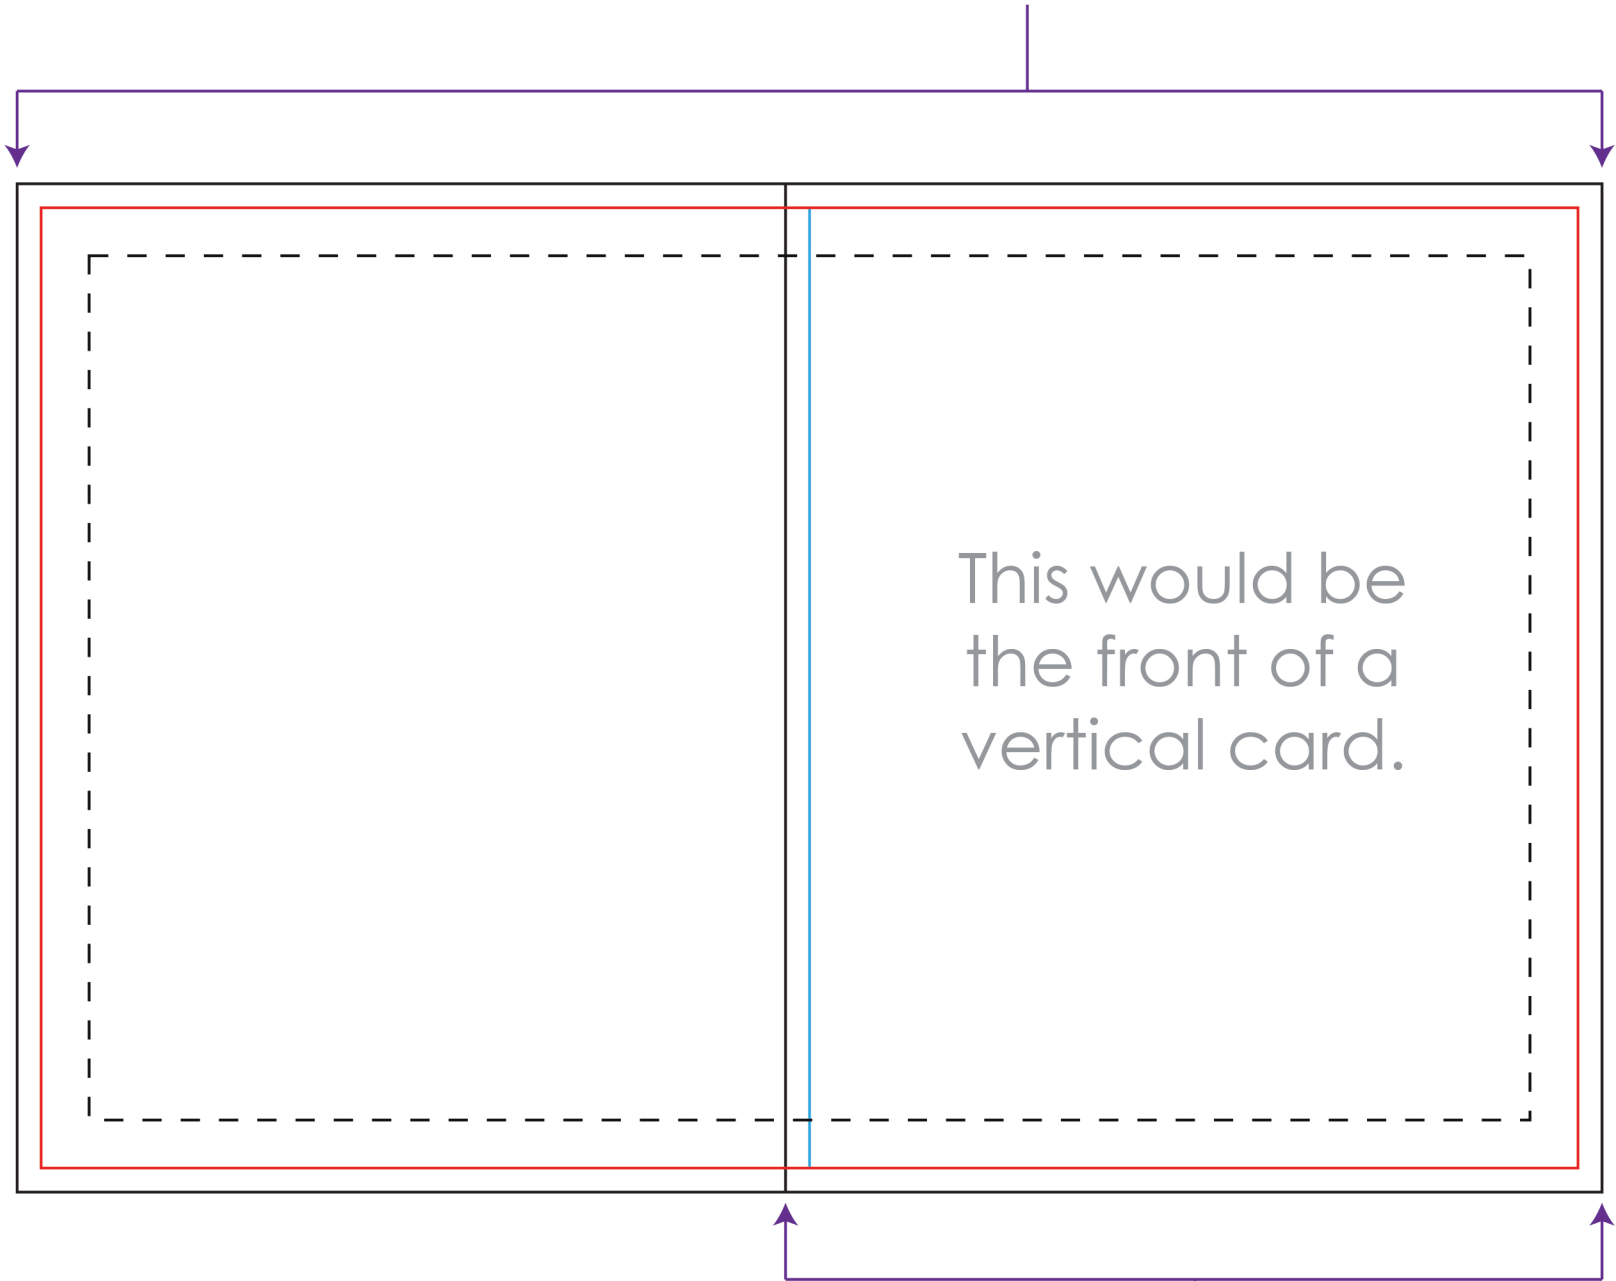

4" x 5" Vertical Greeting Card

(Scaled 100% - ACTUAL SIZE)

ITEM #: LOGOGC4X5

A full card design would be set up as 8.25" x 5.25".

This would be the front of a vertical card.

A front only design would be set up as 4.25" x 5.25".
In this style of card, .125" would fold over to the back of the card

- = CUT LINE 8" X 5"
- = BLEED 8.25" X 5.25"
- = Fold
- - - - - = SAFETY TEXT LINE 7.5" X 4.5"
(keep all text or important art within this space)

Artwork needs to be CMYK with all text converted to outlines/rasterized.

Greeting Cards can be horizontal or vertical.