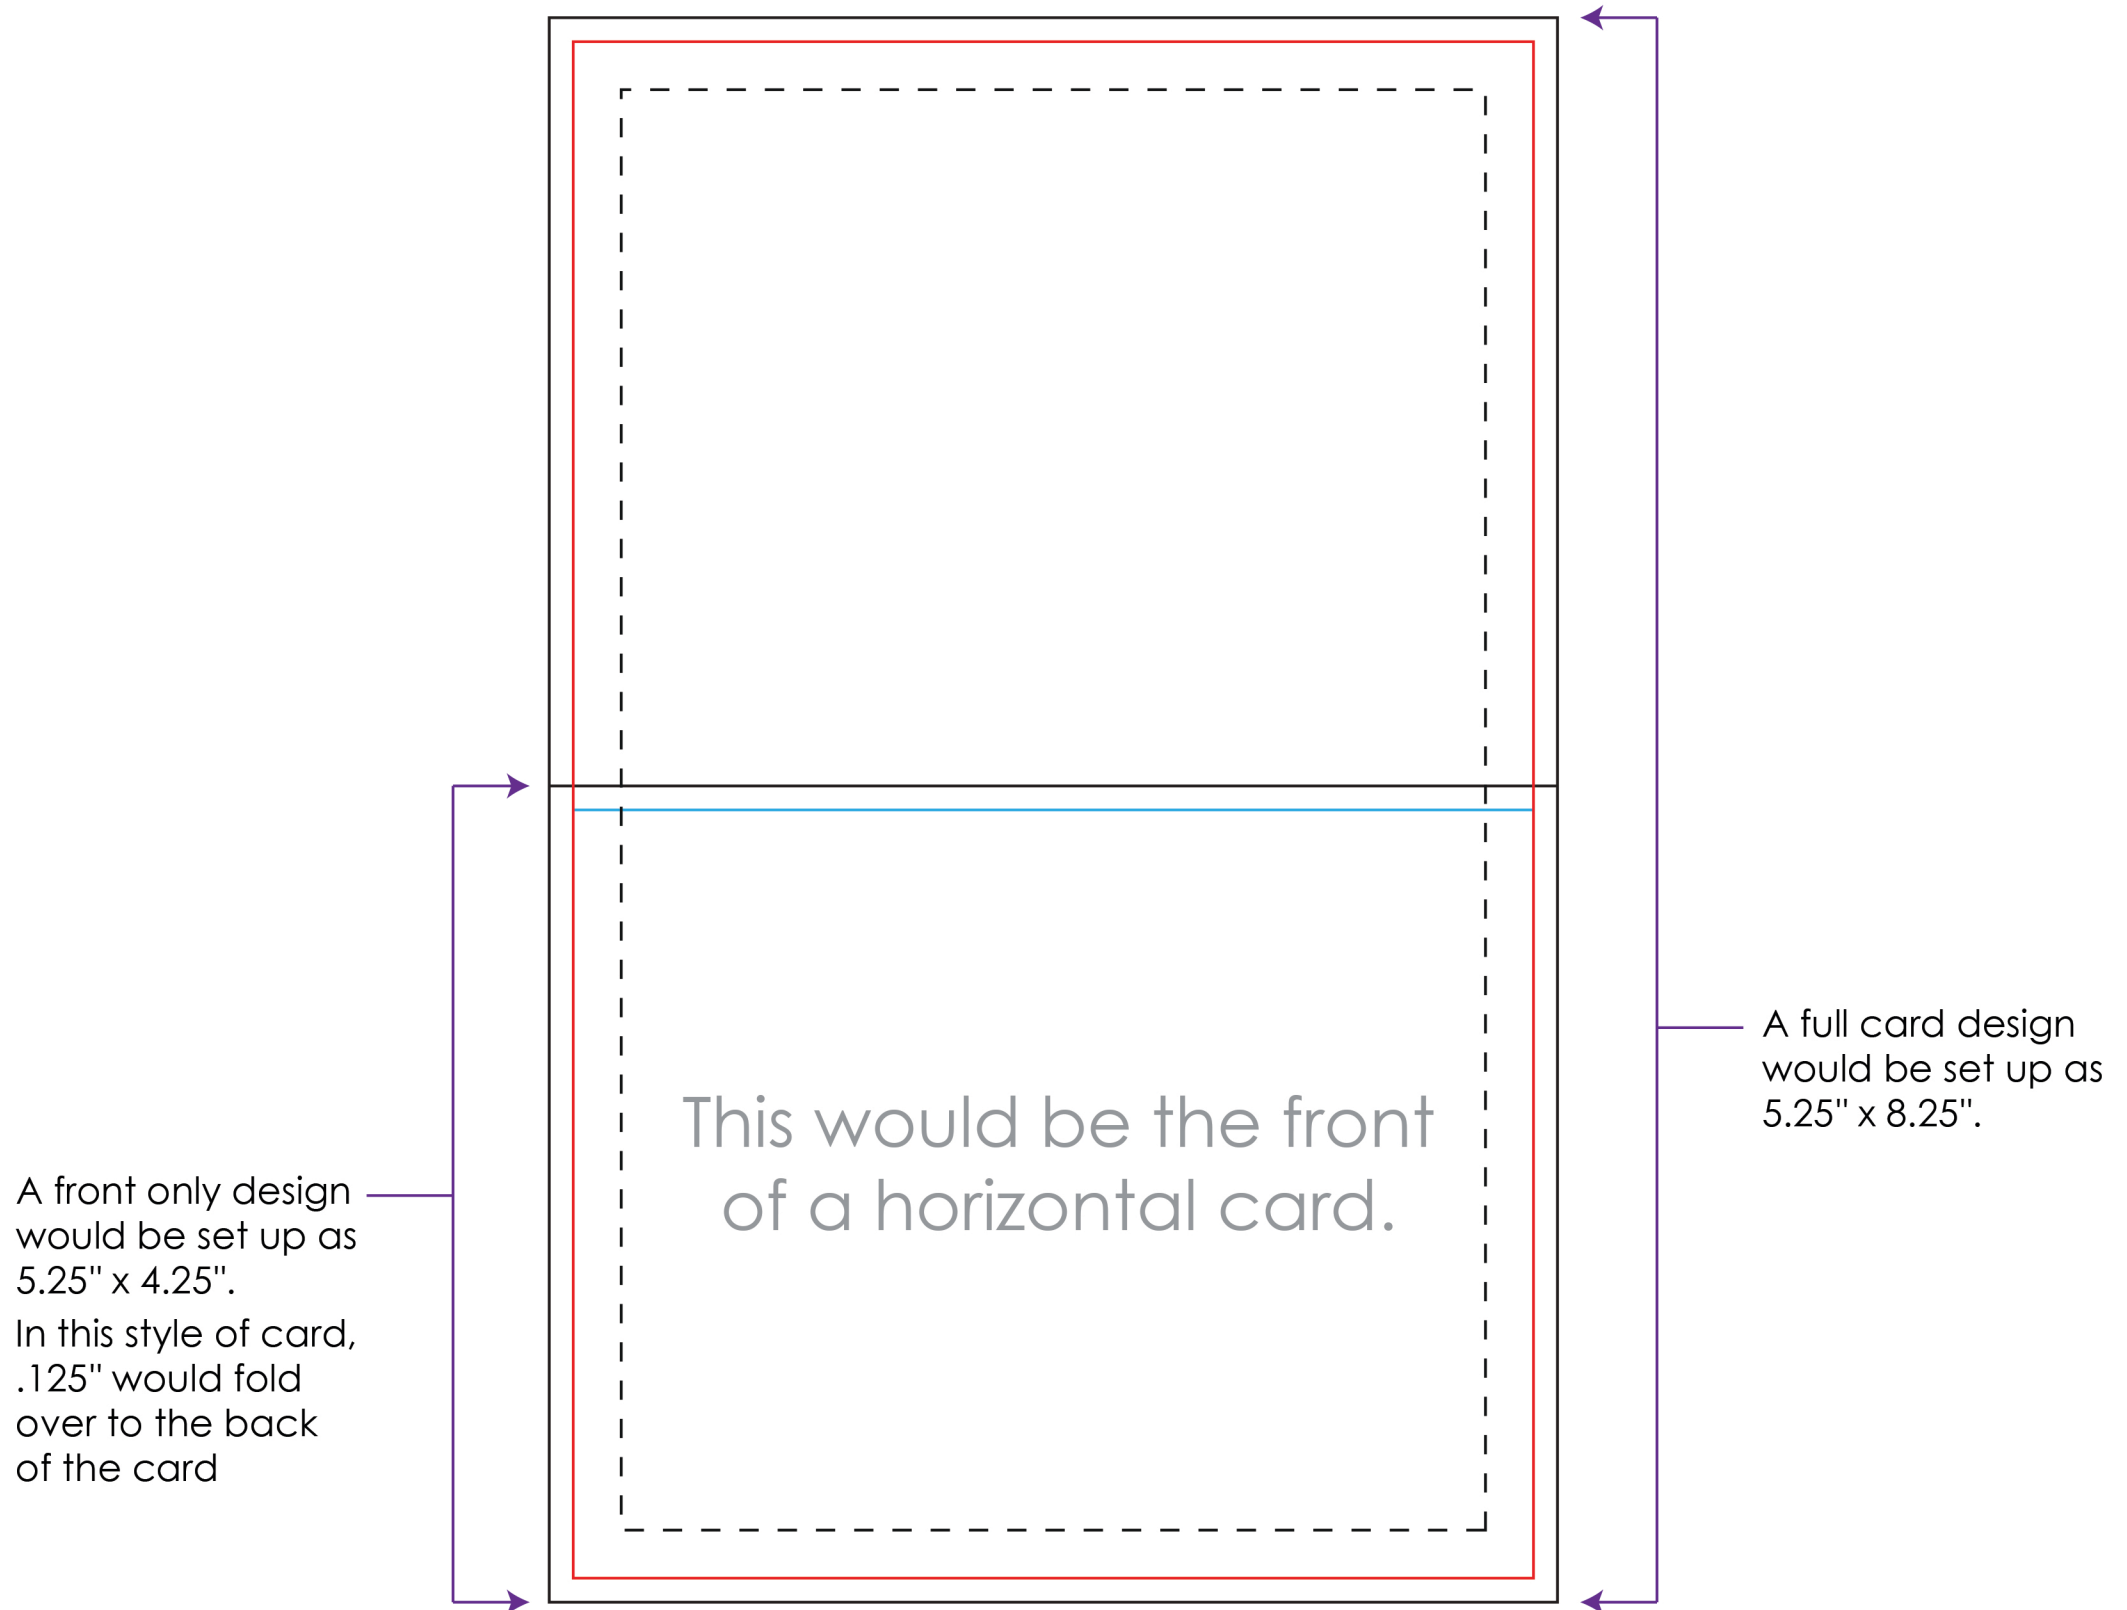

# 4" x 5" Horizontal Greeting Card

(Scaled 100% - ACTUAL SIZE)

ITEM #: LOGOGC4X5

- = CUT LINE 5" X 8"
- = BLEED 5.25" X 8.25"
- = Fold
- - - - - = SAFETY TEXT LINE 4.5" X 7.5"  
(keep all text or important art within this space)

Artwork needs to be CMYK with all text converted to outlines/rasterized.

Greeting Cards can be horizontal or vertical.