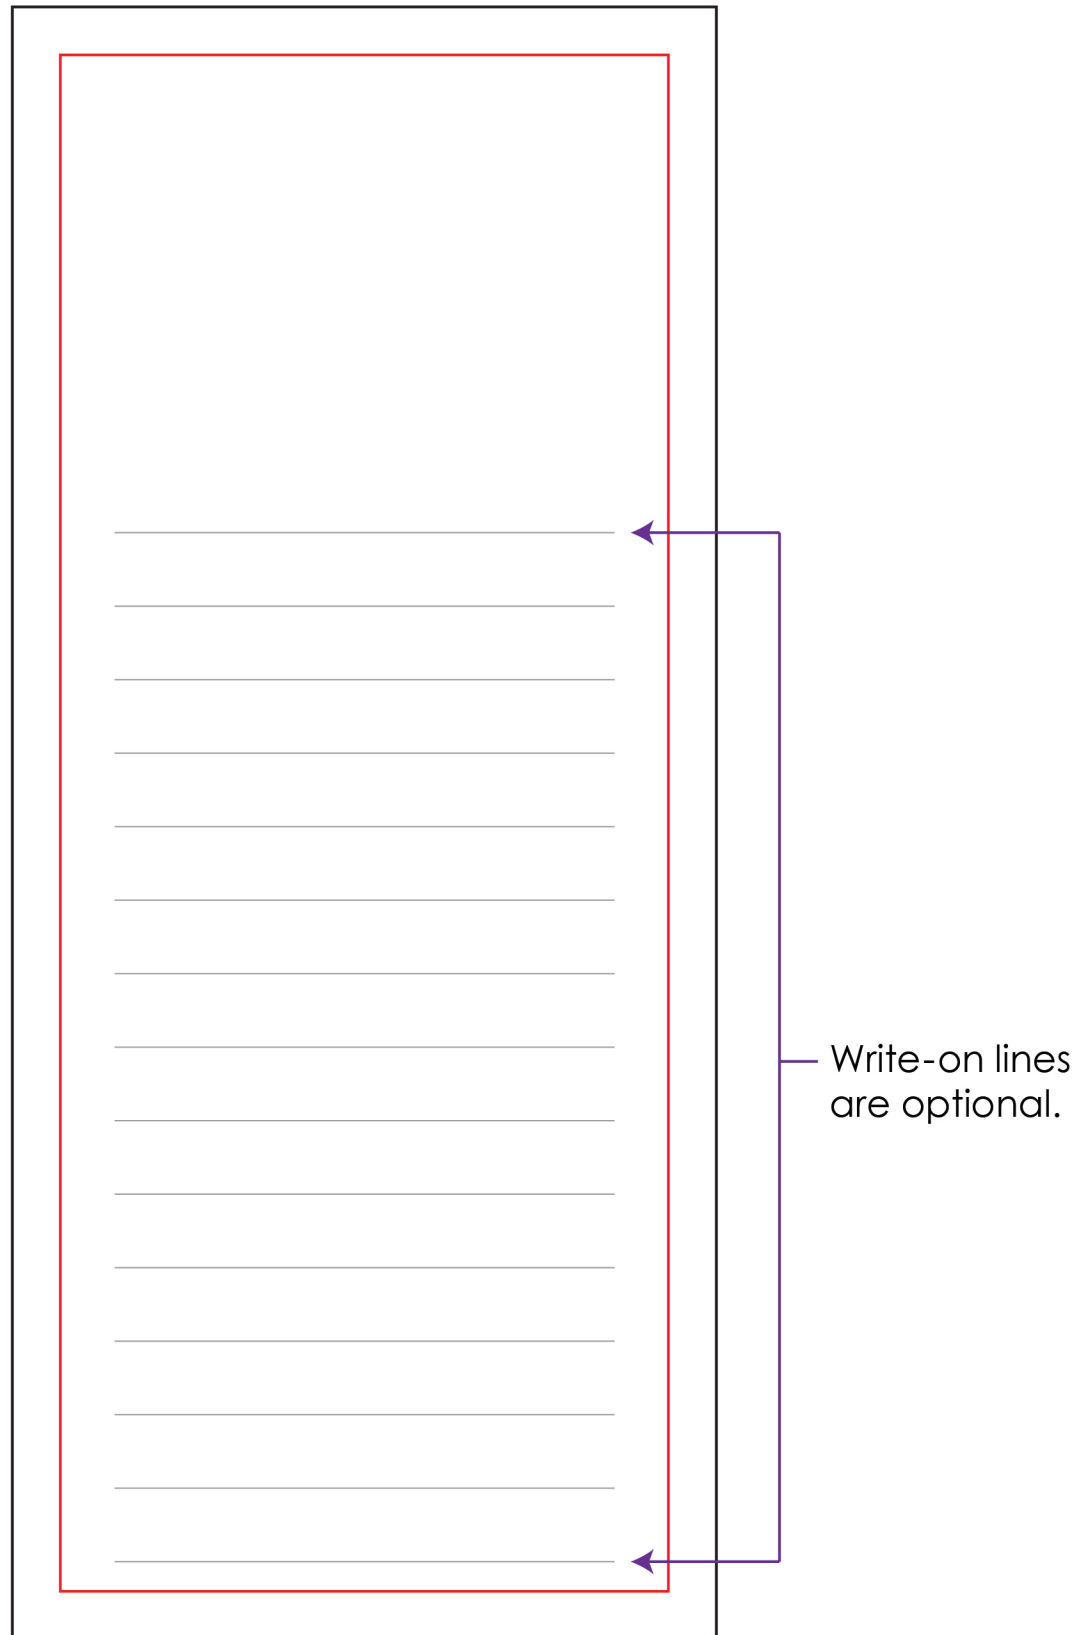

# Full Color Notepad

(Scaled 100% - ACTUAL SIZE)

ITEM #: CPADTALL

NOTEPAD SIZE: 3 2/3" W x 8 1/2" H

— = Imprint Area 3.17" X 8"

— = Actual Size 3.67" X 8.5"

Artwork needs to be CMYK with all text converted to outlines/rasterized.  
Notepads can not have flooded color.