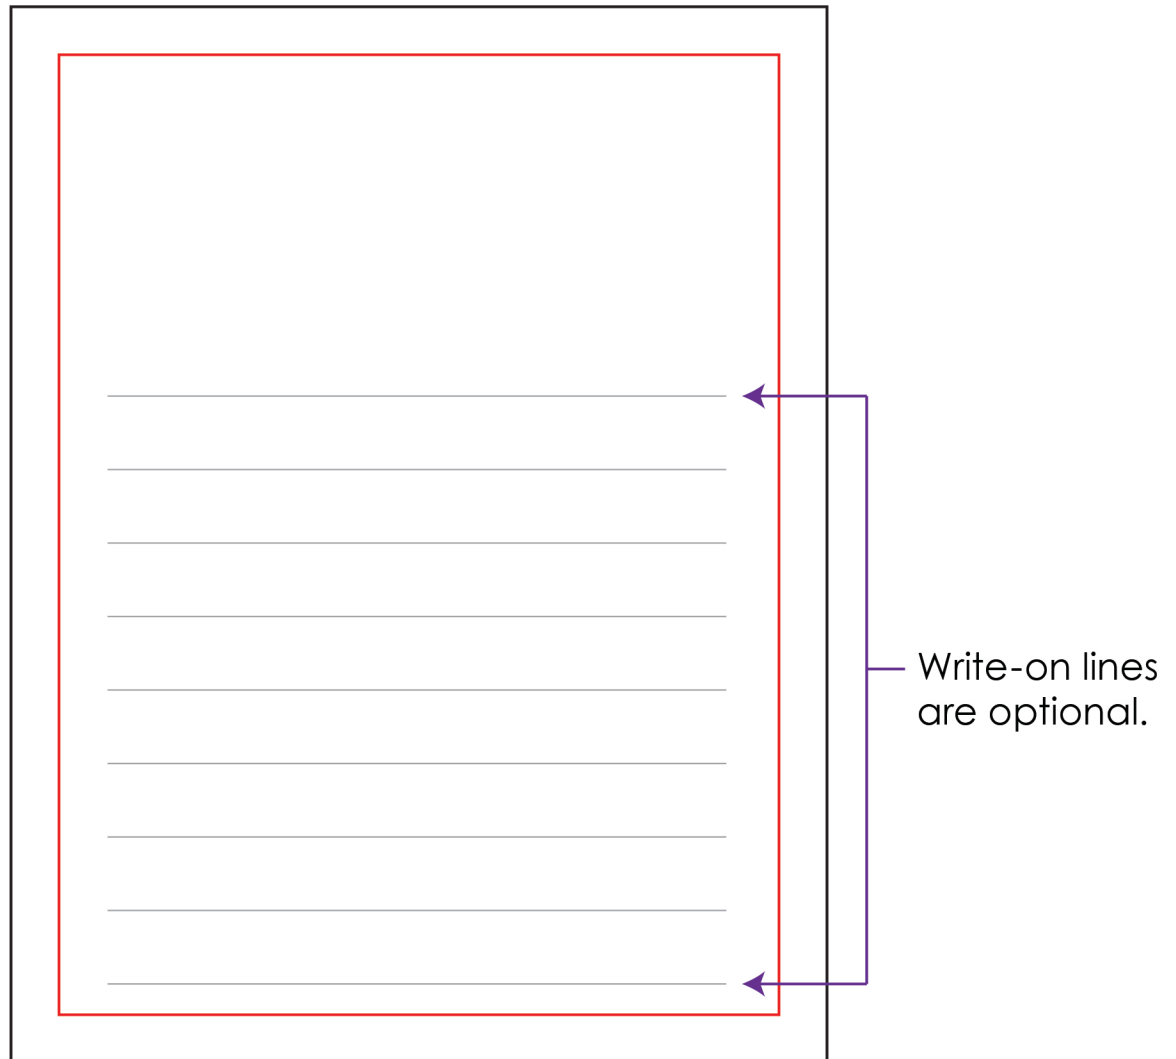

Full Color Notepad

(Scaled 100% - ACTUAL SIZE)

ITEM #: CPADQTR

NOTEPAD SIZE: 4.25" W x 5.5" H

— = Imprint Area 3.75" X 5"

— = Actual Size 4.25" X 5.5"

Artwork needs to be CMYK with all text converted to outlines/rasterized.
Notepads can not have flooded color.