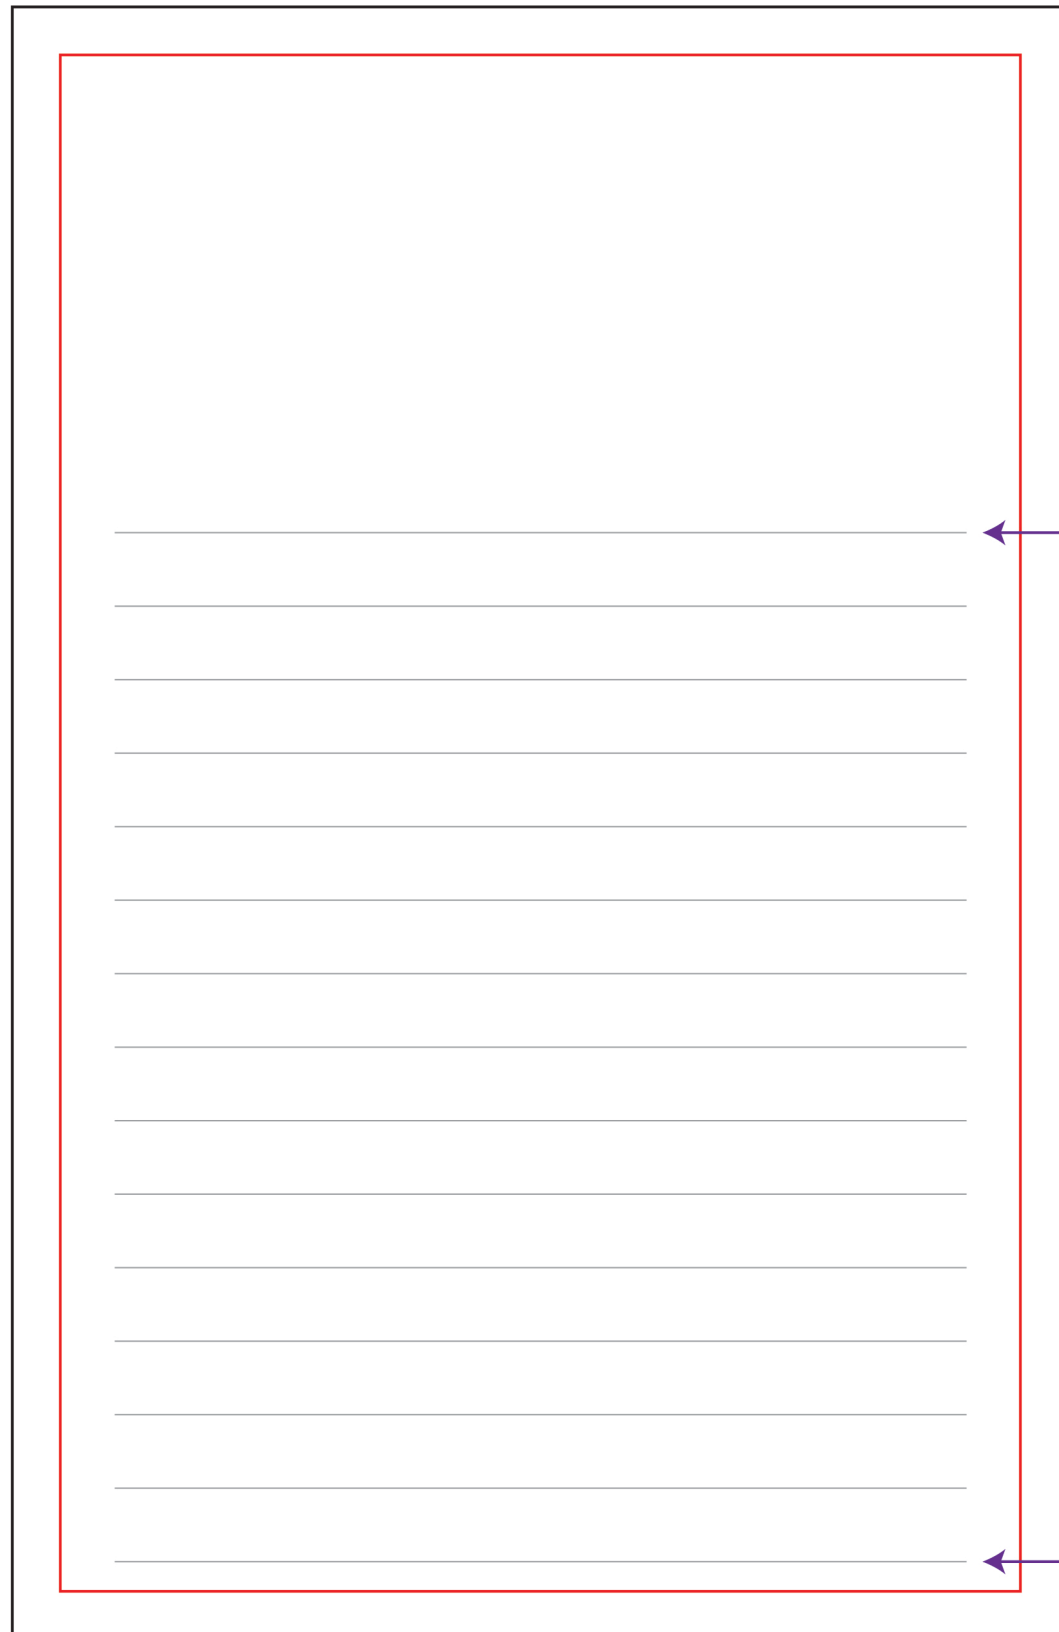

Full Color Notepad

(Scaled 100% - ACTUAL SIZE)

ITEM #: CPADHALF

NOTEPAD SIZE: 5.5" W x 8.5" H

Write-on lines are optional.

— = Imprint Area 5" X 8"

— = Actual Size 5.5" X 8.5"

Artwork needs to be CMYK with all text converted to outlines/rasterized.
Notepads can not have flooded color.