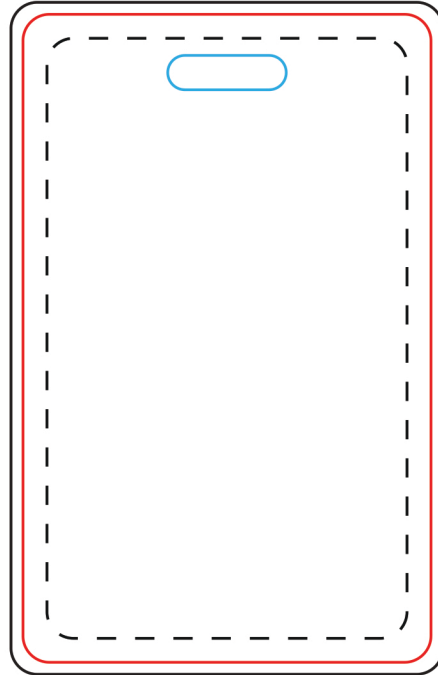

Full Color Rectangular Badge

(Scaled 100% - ACTUAL SIZE)

ITEM #: BADGECOLOR

- = SAFETY TEXT LINE 1.875" X 3.125"
(keep all text or important art within this space)
- = CUT LINE 2.125" X 3.375"
- = BLEED 2.25" X 3.5"
- = CUT OUT

Artwork needs to be CMYK with all text converted to outlines/rasterized.